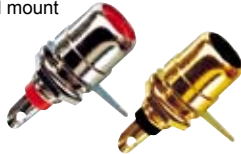

RP048

RCA jack, panel mount
A: nickel
B: gold