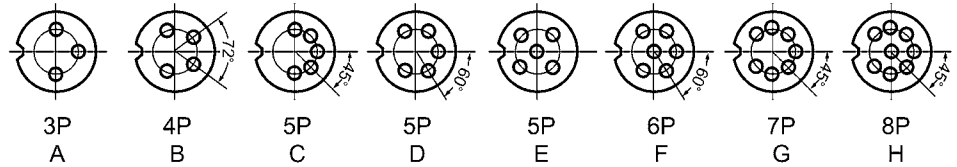

MINI CONNECTOR

MN012

DIN plug (3P-8P)